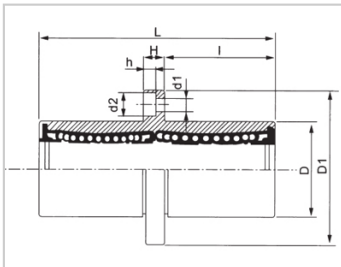

Linear flange bearing series

LMEKC LAUU-LMEKC12LAUUKBKC12GUU-SKLMEKM12UU-N

参数信息:

介绍:

Note: Not listed, for reference only.