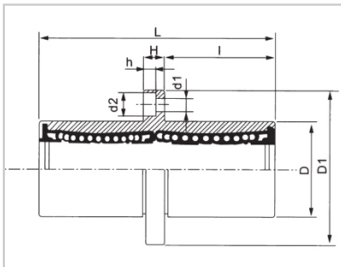

Linear flange bearing series

LMEKC LAUU-LMEKC25LAUUKBKC25GUU-SKLMEKM25UU-N

参数信息:

介绍:

Note: Not listed, for reference only.