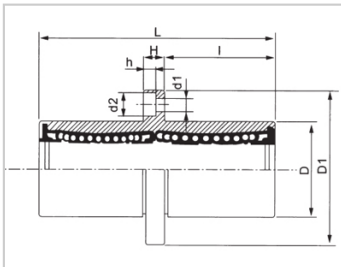

Linear flange bearing series

LMEKC LAUU-LMEKC30LAUUKBKC30GUU-SKLMEKM30UU-N

参数信息:

介绍:

Note: Not listed, for reference only.