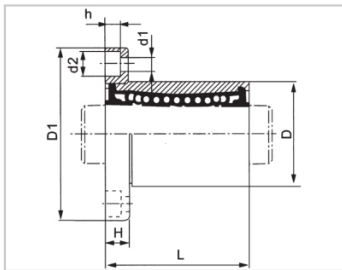

Stainless steel linear bearing series

SLMH MStainless steel sub standard elliptical flange type (steel without sealing ring)-**SLMH6M**

参数信息:

C(kgf) :	SLMH6M
Co(kgf) :	4

: