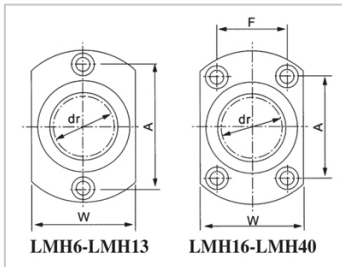

Stainless steel linear bearing series

SLMH MStainless steel sub standard elliptical flange type (steel without sealing ring)-**SLMH6M**

参数信息:

C(kgf) :	SLMH6M
Co(kgf) :	4

: