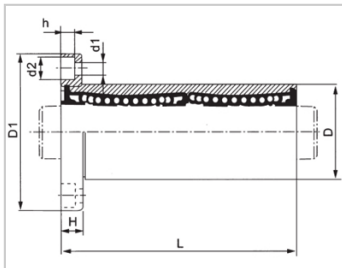

Stainless steel linear bearing series

SLMK LMDDStainless steel sub standard elongation method - Blue type (steel protection)-**SLMK16LMDDSLHFSWS16LMG15-d16**

参数信息:

C(kgf) :	SLMK16L MDD
Co(kgf) :	SLHFSWS 16