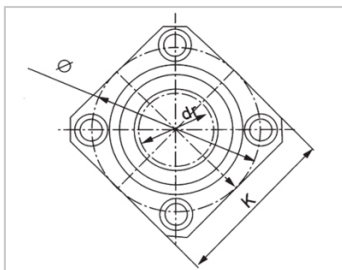

Stainless steel linear bearing series

SLMK LMDDStainless steel sub standard elongation method - Blue type (steel protection)-**SLMK16LMDDSLHFSWS16LMG15-d16**

参数信息:

C(kgf) :	SLMK16L MDD
Co(kgf) :	SLHFSWS 16